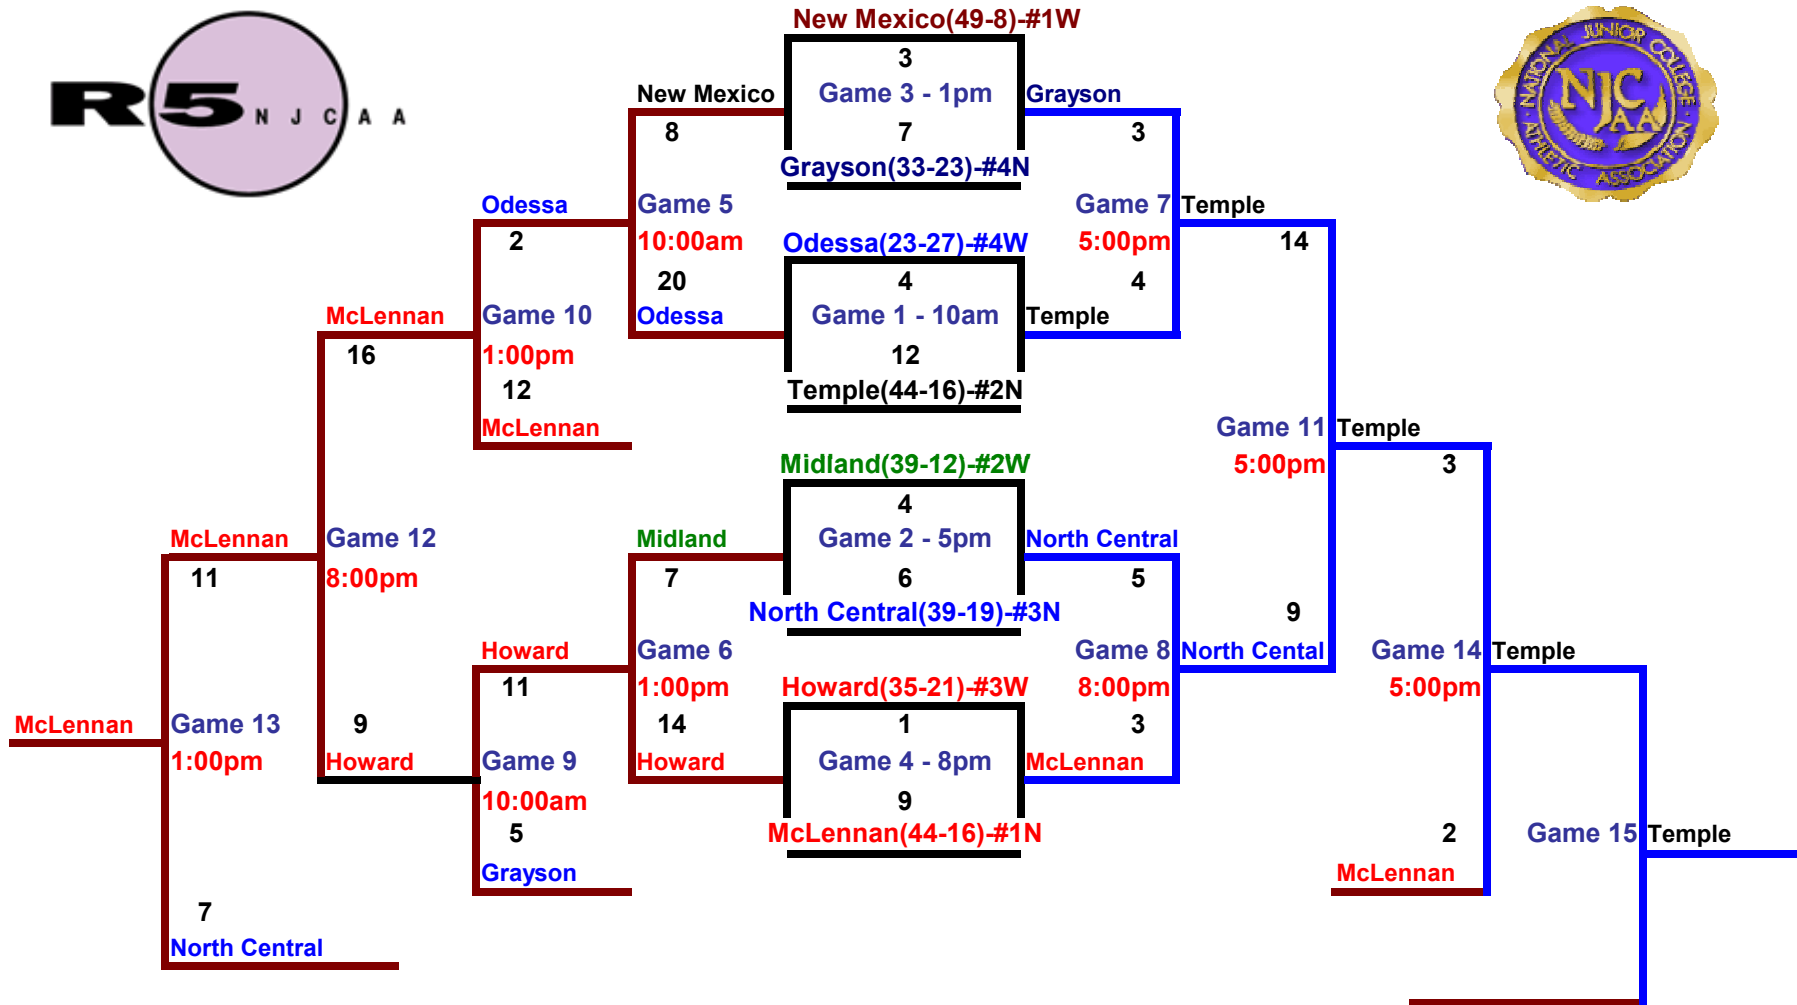

# Region 5 Baseball Tournament Bracket 2006

May 13-17 @ Mc Murray University in Abilene, Texas

[Region 5 North Standings](#)  
[Region 5 West Standings](#)

[Tex/NM Stats](#)  
[Region 14 Brackets](#)