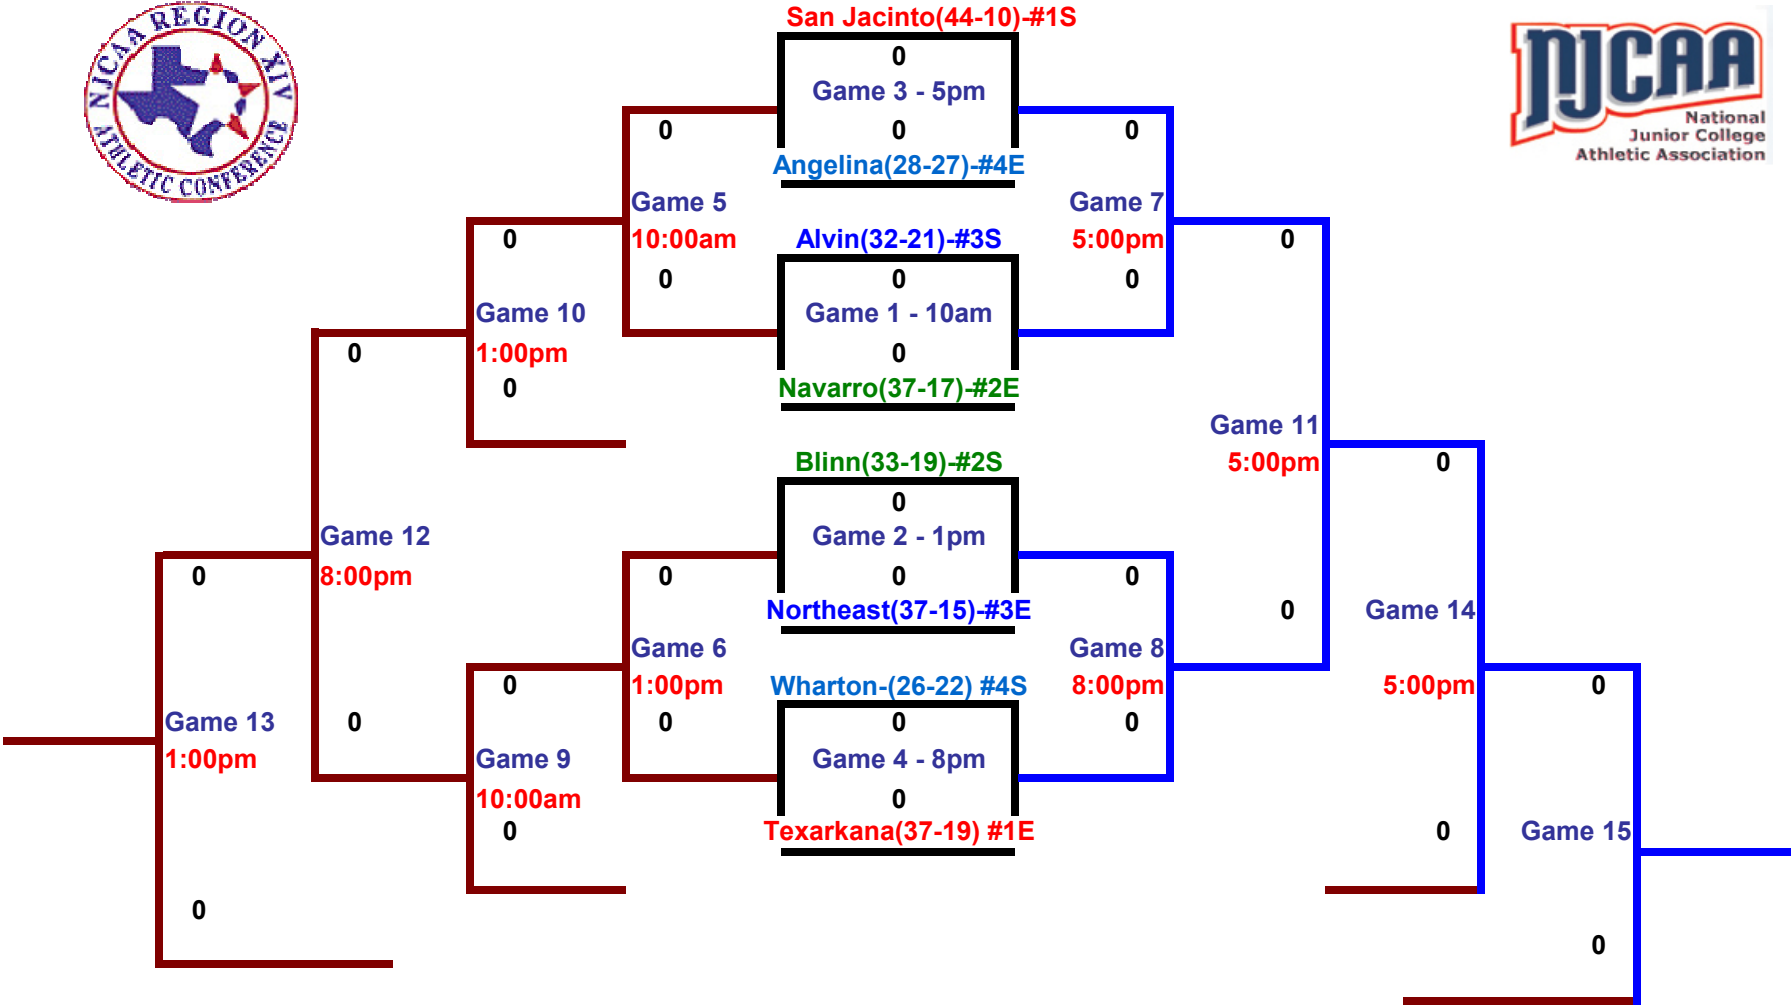

Region 14 Baseball Tournament Bracket 2010

May 15-19 @ Northeast College in Mt. Pleasant, Texas

[Region 14 East Standings](#)
[Region 14 South Standings](#)

[Tex/NM Stats](#)
[Region 14 Brackets](#)