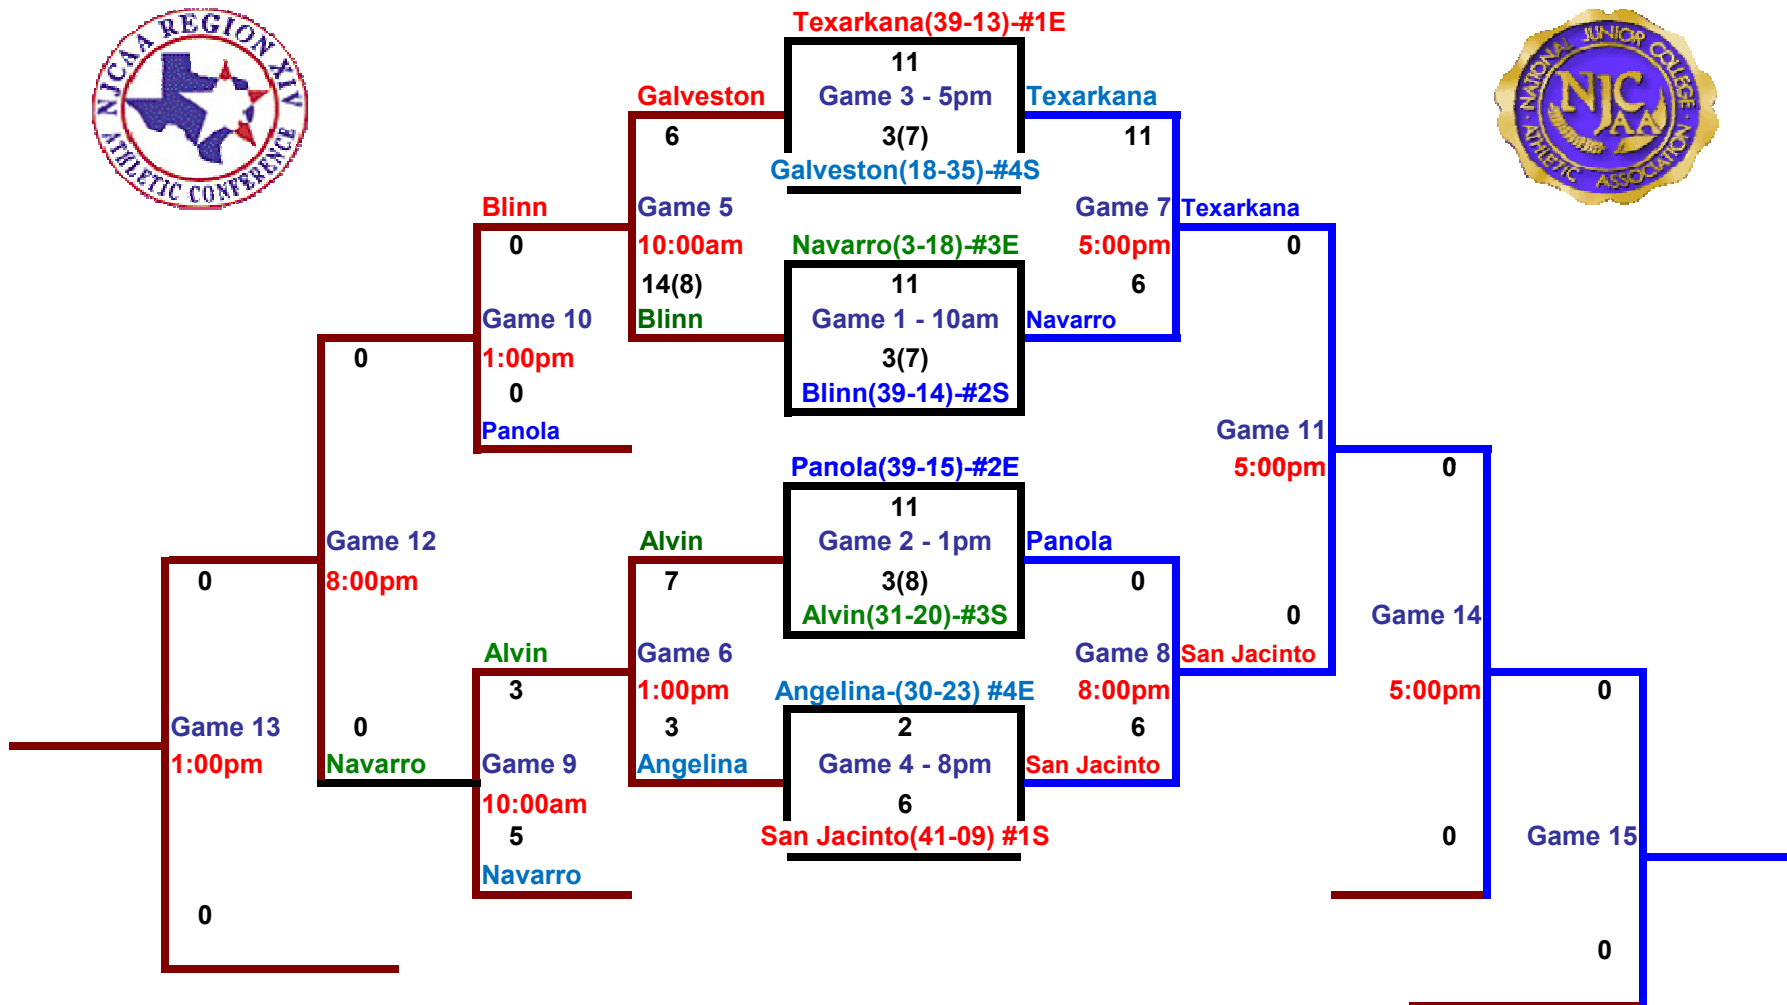

Region 14 Baseball Tournament Bracket 2009

May 09-13 @ Blinn College in Brenham, Texas

[Region 14 East Standings](#)
[Region 14 South Standings](#)

[Tex/NM Stats](#)
[Region 5 Brackets](#)