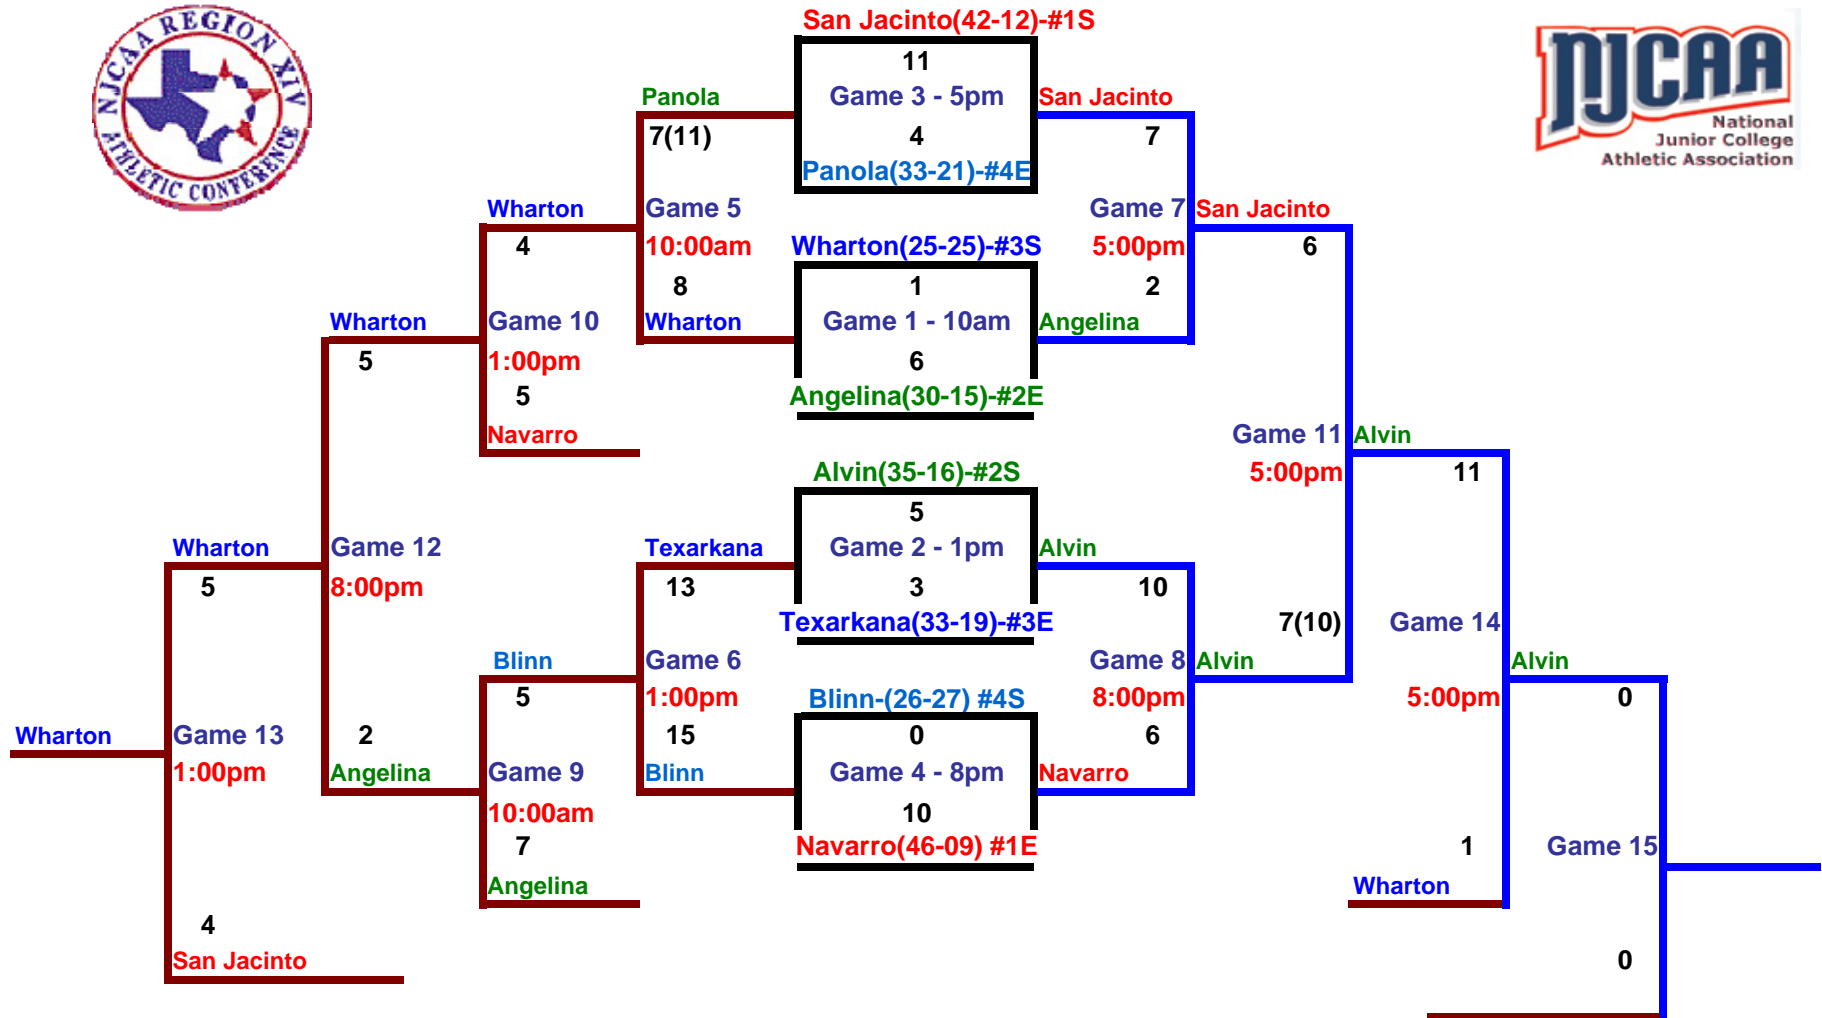

Region 14 Baseball Tournament Bracket 2008

May 9-13 @ Northeast College in Mt. Pleasant, Texas

[Region 14 East Standings](#)
[Region 14 South Standings](#)

[Tex/NM Stats](#)
[Region 14 Brackets](#)