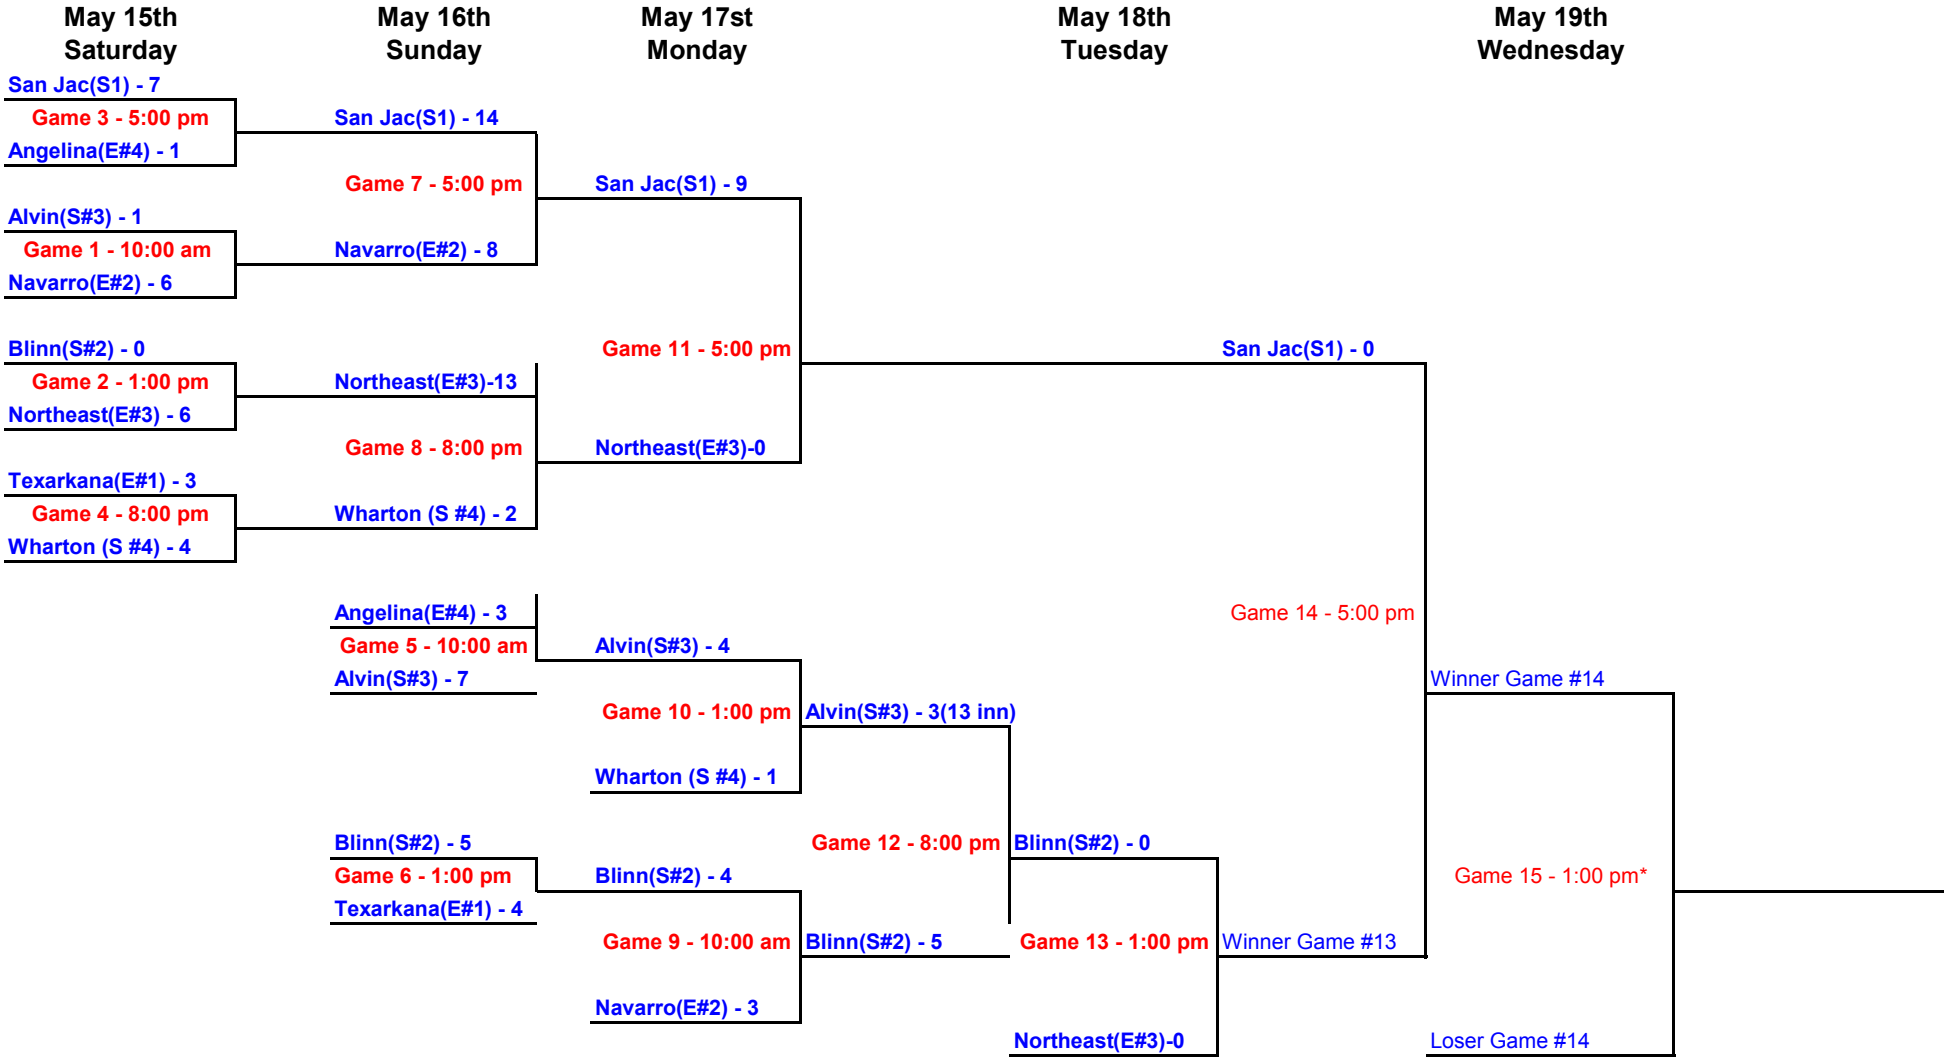

REGION XIV BASEBALL TOURNAMENT BRACKET 2010

*If necessary