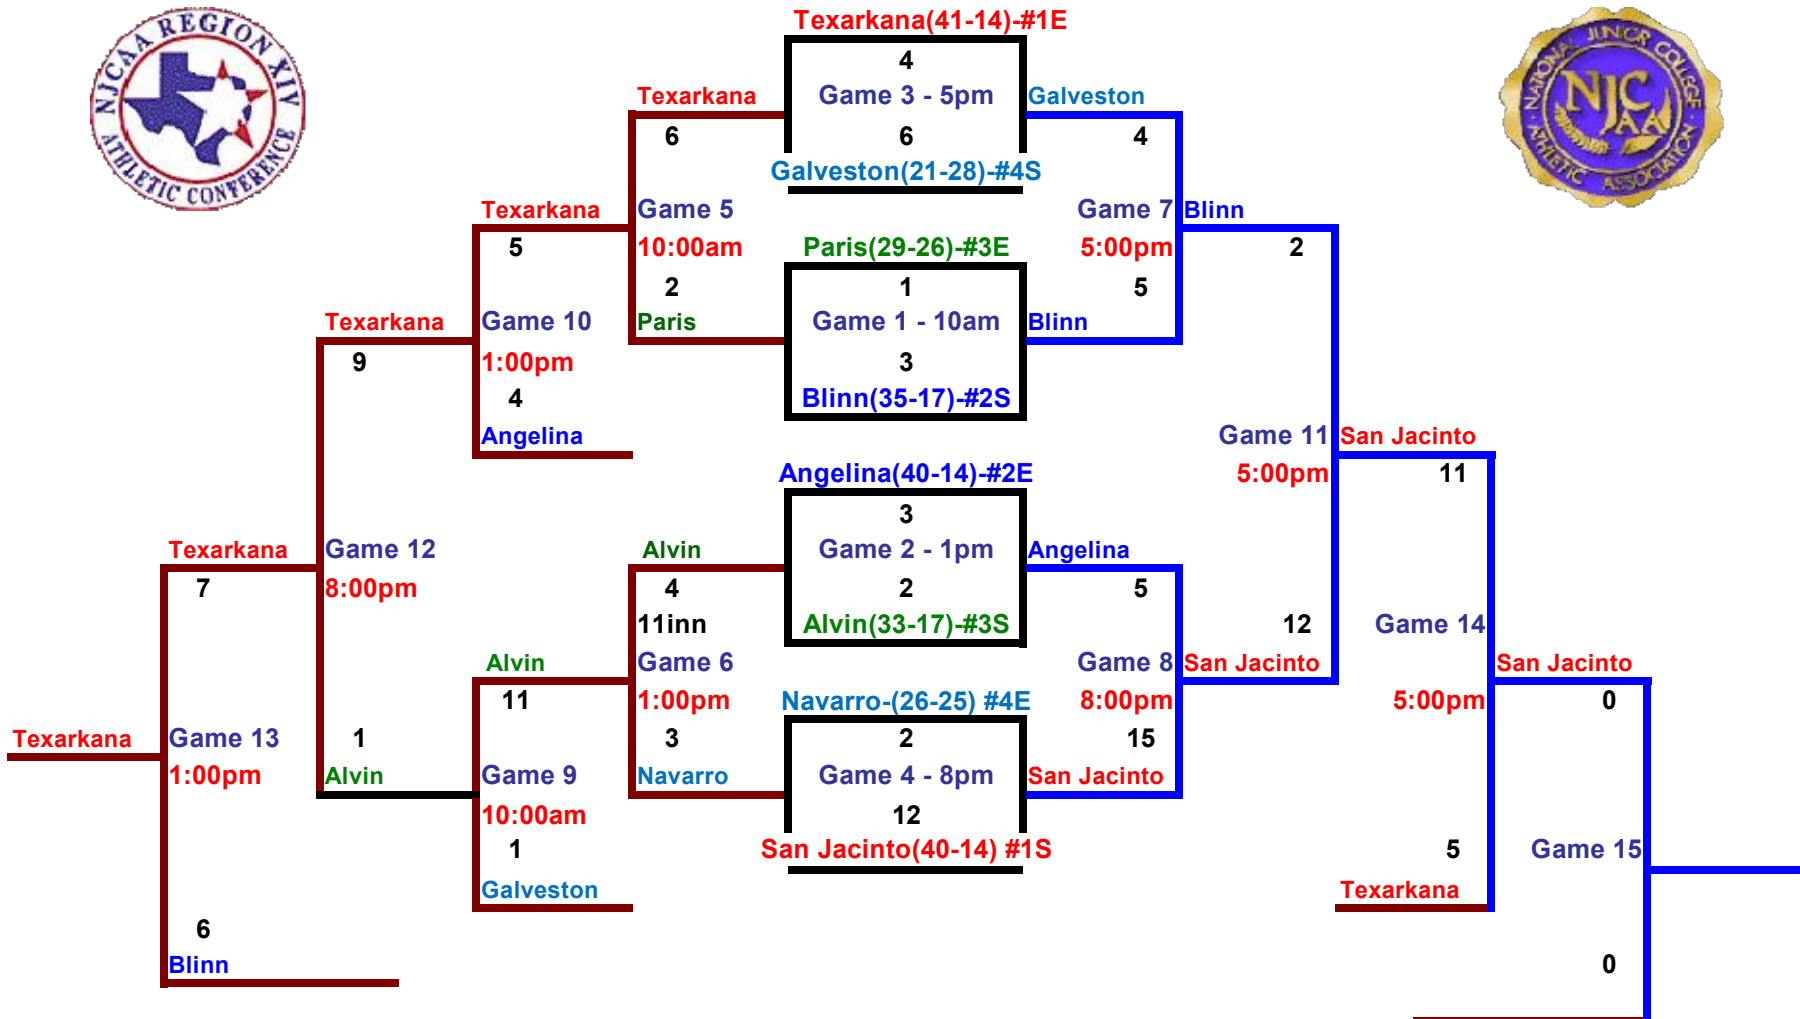

Region 14 Baseball Tournament Bracket 2007

May 12-16 @ Blinn College in Brenham, Texas

[Region 14 East Standings](#)
[Region 14 South Standings](#)

[Tex/NM Stats](#)
[Region 5 Brackets](#)